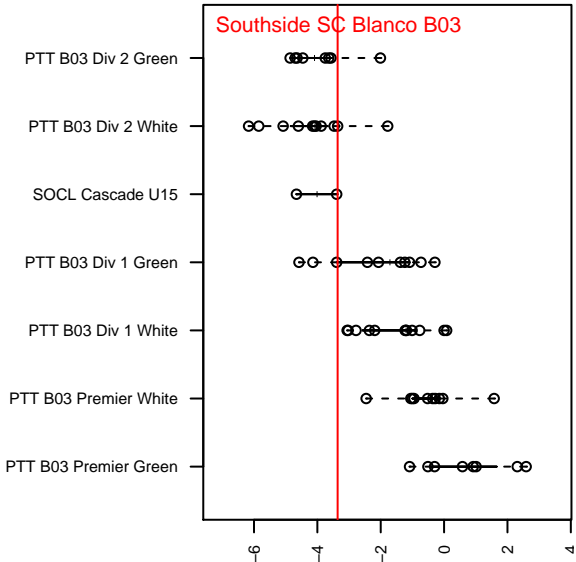

**attack and defense rating
relative to others at age
and all opponents in last 13 months**