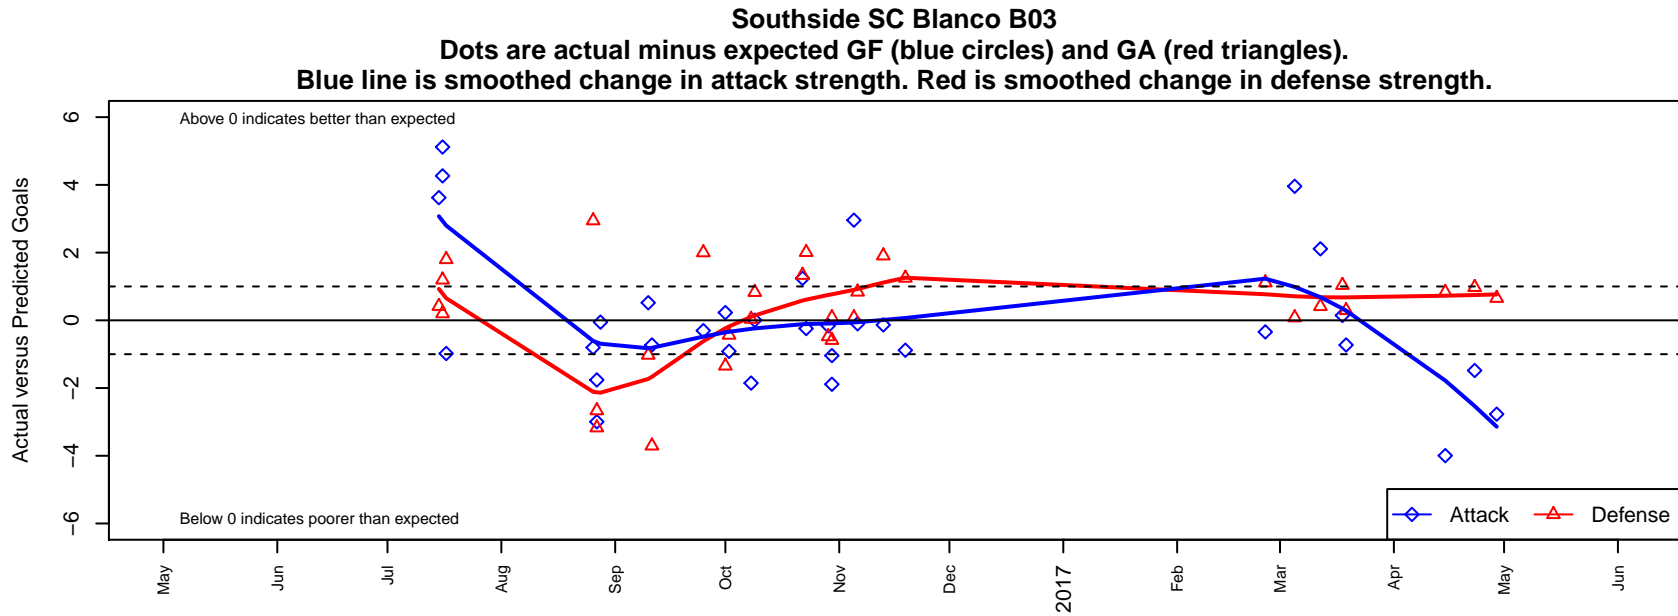

Southside SC Blanco B03

Southside SC
 Tigard, OR
 B03 total strength=954
 attack=1.98 defense=1.48
 fall league = PTT B03 Div 2 White
 spr league = Spr OYS B03 Div 2 White

alt names used:
 SSC U14 Boys Blanco
 SSC U14 Blanco Boys
 SSC 03B Blanco
 SSC 03B Blanco
 SSC 03B Blanco

Venues played:
 2016 Beaverton Cup BU14 Silver
 2016 Chinook Cup Silver U14
 2016 PTT B03 Division 2 White
 2016 OYS Founders Cup B03
 2016 Spr OYS B03 Division 2 White

**attack and defense variance (black dot)
relative to other teams
and top 10 in region**